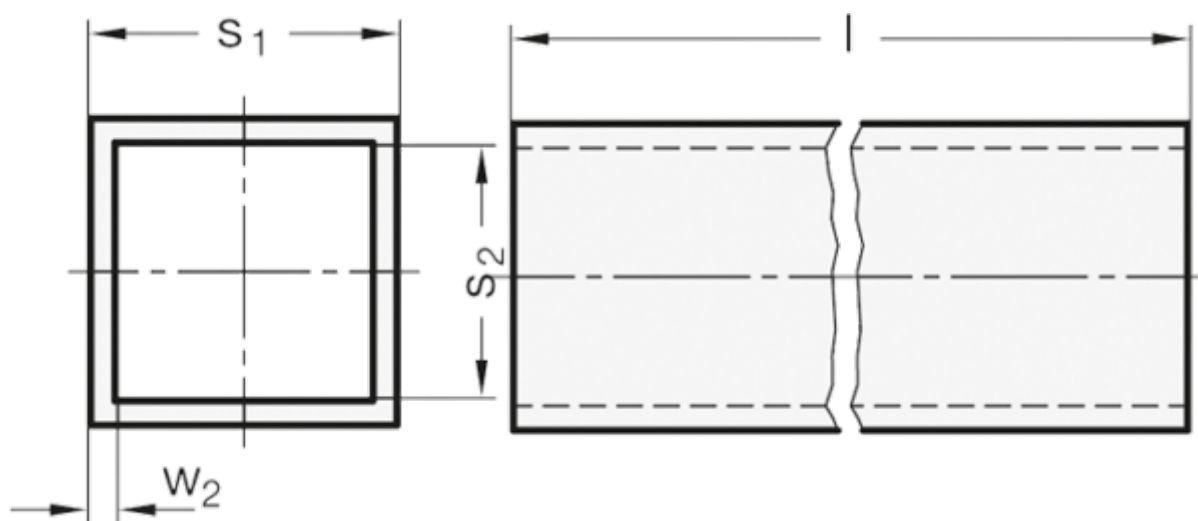

# Data Sheet

Article number: 20990NIV30500BL

Description: E+G GN 990 Construction tube square  
GN 990-NI-V30-500-BL

## Measures

$l \pm 0.5$  = 500

$s_1$  = V30

$s_2$  = 26

$w_2$  = 2

Weight in (g) = 750